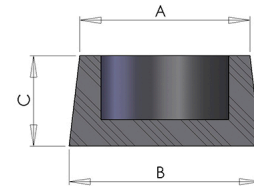

Silicone Hollow Tapered Plug

Powder Coating, E-Coating, anodizing and plating. Multiple uses for holes and for studs. Lighter and cheaper than the solid conical plugs. Reusable. 315^o

Part number	Color	Hole (mm)	A (mm)	B (mm)	C (mm)	Units/bag
HSTS1063	White	24-26	23,0	27	25,4	100
HSTS1102	Rusty	25-27	24,0	28	25,4	100
HSTS1260	Yellow	27-31	26,0	32	25,4	100
HSTS1338	Brown	28-33	27,0	34	25,4	100
HSTS1456	Blue	31-36	30,0	37	25,4	50
HSTS1535	Black	32-38	31,0	39	25,4	50
HSTS1614	Red	34-40	33,0	41	25,4	50
HSTS1693	Clear	37-42	36,0	43	25,4	25
HSTS1772	Pink	38-44	37,0	45	25,4	25
HSTS1810	Dark green	39-45	38,0	46	25,4	25
HSTS1968	Rusty	44-48	42,0	50	25,4	25
HSTS2086	Clear	47-51	45,0	53	25,4	25
HSTS2205	Yellow	50-54	48,0	56	25,4	25
HSTS2469	Dark green	53-60	50,0	62,7	25,4	25
HSTS2520	Blue	58-62	54,0	64	25,4	10
HSTS2688	Clear	60-66	58,0	68	25,4	10
HSTS2953	Red	65-73	62,0	75	25,4	10
HSTS3228-1500	Light green	70-80	68,0	82	38,1	10
HSTS3500-1500	White	77-87	76,0	89	38,1	10
HSTS3543	Clear	77-87	75,0	90	25,4	10
HSTS3543-1535	Clear	77-87	75,0	90	39,0	10
HSTS4000-1500	Rusty	88-99	82,5	101	38,1	10
HSTS4055-1535	Clear	90-100	83,0	103	39,0	10