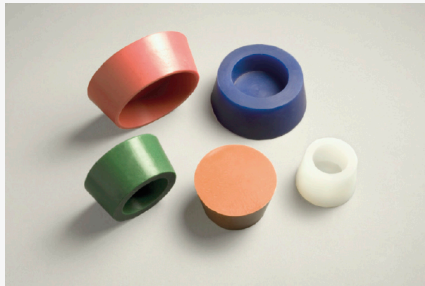

Silicone Hollow Tapered Plug

Powder Coating, E-Coating, anodizing and plating. Multiple uses for holes and for studs. Lighter and cheaper than the solid conical plugs. Reusable. 315^o

Part number	Color	Hole (mm)	A (mm)	B (mm)	C (mm)	Units/bag
HSTS1063	White	24-26	23,0	27	25,4	100
HSTS1102	Rusty	25-27	24,0	28	25,4	100
HSTS1260	Yellow	27-31	26,0	32	25,4	100
HSTS1338	Brown	28-33	27,0	34	25,4	100
HSTS1456	Blue	31-36	30,0	37	25,4	50
HSTS1535	Black	32-38	31,0	39	25,4	50
HSTS1614	Red	34-40	33,0	41	25,4	50
HSTS1693	Clear	37-42	36,0	43	25,4	25
HSTS1772	Pink	38-44	37,0	45	25,4	25
HSTS1810	Dark green	39-45	38,0	46	25,4	25
HSTS1968	Rusty	44-48	42,0	50	25,4	25
HSTS2086	Clear	47-51	45,0	53	25,4	25
HSTS2205	Yellow	50-54	48,0	56	25,4	25
HSTS2469	Dark green	53-60	50,0	62,7	25,4	25
HSTS2520	Blue	58-62	54,0	64	25,4	10
HSTS2688	Clear	60-66	58,0	68	25,4	10
HSTS2953	Red	65-73	62,0	75	25,4	10
HSTS3228-1500	Light green	70-80	68,0	82	38,1	10
HSTS3500-1500	White	77-87	76,0	89	38,1	10
HSTS3543	Clear	77-87	75,0	90	25,4	10
HSTS3543-1535	Clear	77-87	75,0	90	39,0	10
HSTS4000-1500	Rusty	88-99	82,5	101	38,1	10
HSTS4055-1535	Clear	90-100	83,0	103	39,0	10